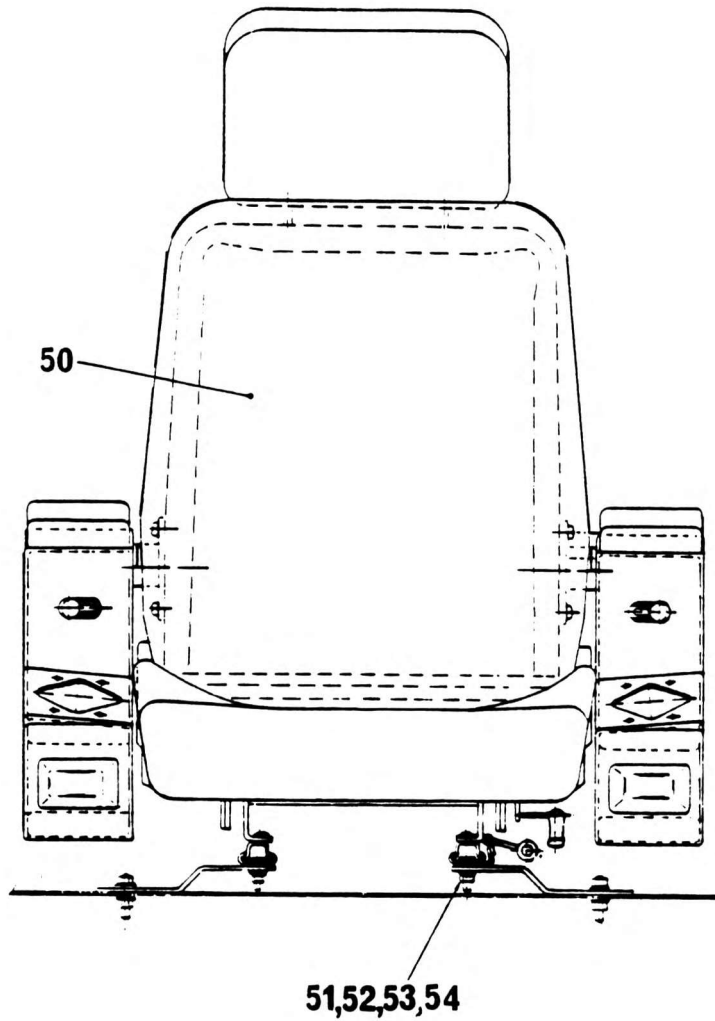

SEAT INSTALL TURNTABLE

NO.	PART NO.	QTY.	DESCRIPTION	NO.	PART NO.	QTY.	DESCRIPTION
50+	6-798-990086	1	Seat Assy Turntable				
51	7-950-150050	4	Washer Spring Lock				
52	7-660-150002	4	Hex Nut 5/16" UNC				
53	7-950-150161	4	Flatwasher				
54	8359704	4	Boss				